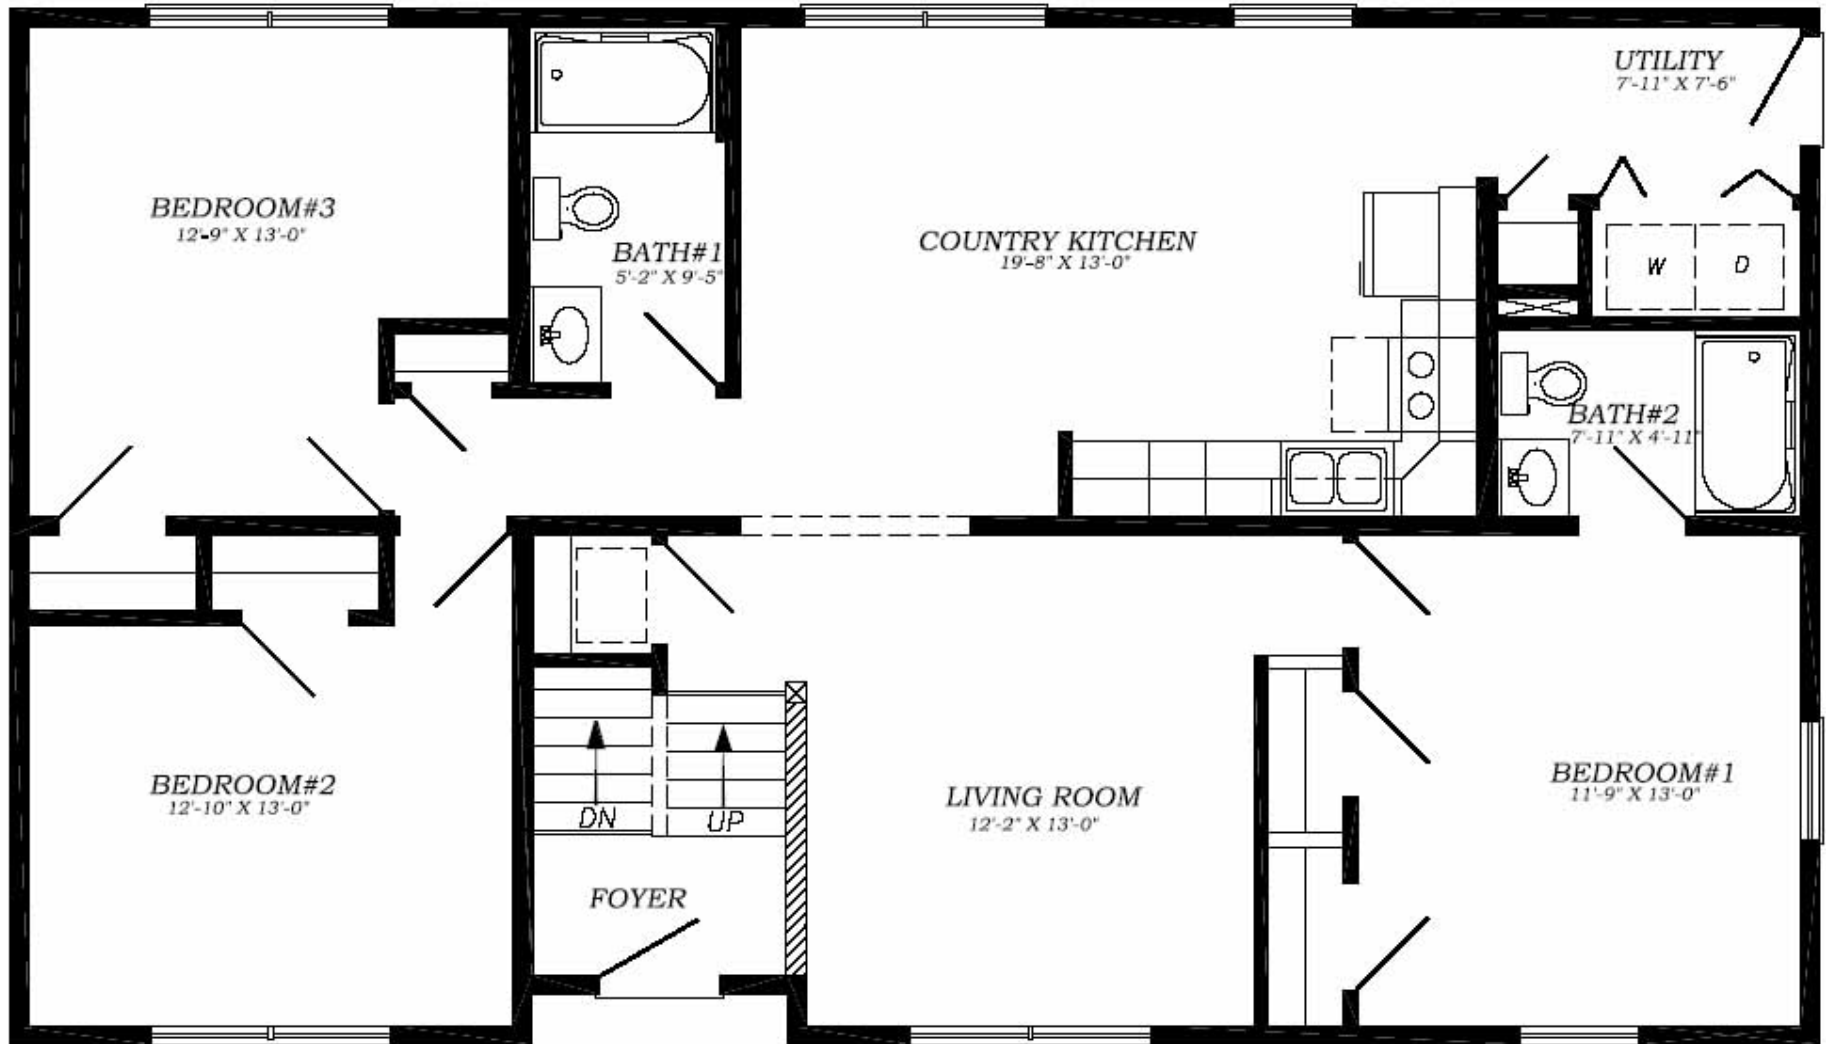

Butler - 27'6" X 48 - 1,320 SF

3 Bedroom 2 Bath

"Smith Custom Homes of Western Pennsylvania"

1-800-464-3333